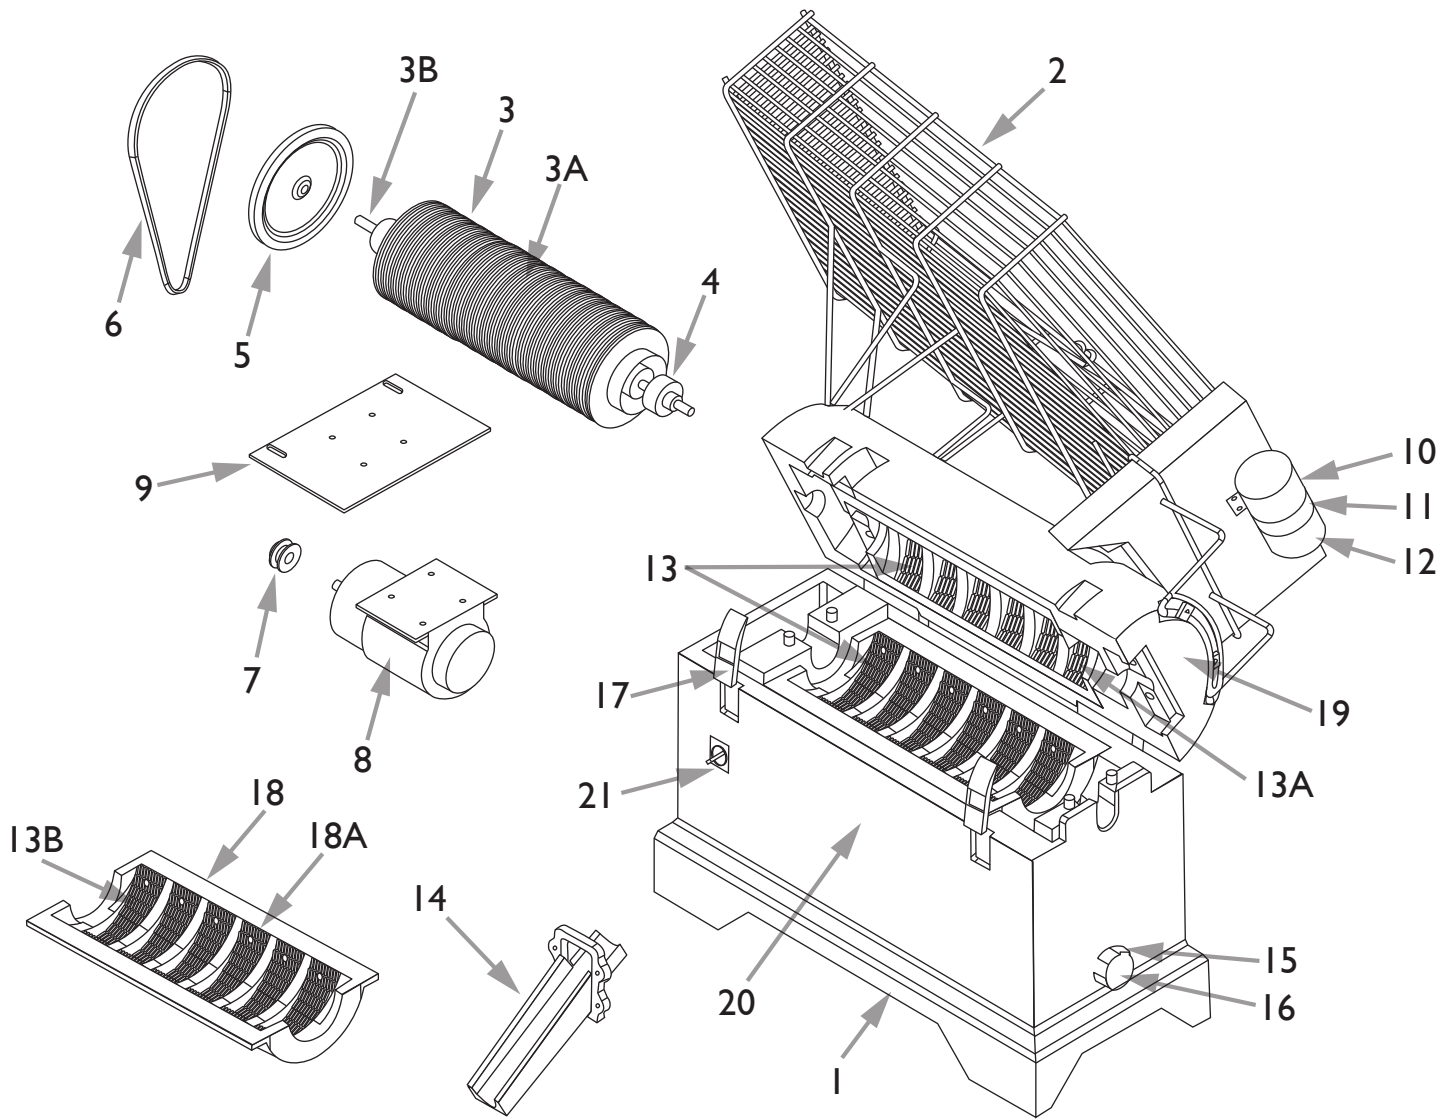

RANGE MATE® COMPACT BALL WASHER

DIAGRAM KEY

1	WRCW-11	Tank Assembly
2	WRCW-10	Wire Hopper
3	WRCW-02	Replacement Brush & Shaft
3A	WRCW	Brush Only
3B	WRCW-13	Brush Shaft Only
4	WRCW-06N	Nylon Bearing Complete w/ Bronze Insert/Collar & Washer
5	WRCW-04	Large Pulley
6	WRCW-03	Drive Belt
7	WRCW-05	Motor Pulley
8	WRCW-01	Motor Only
9	WRCW-01P	Motor Plate
10	RMW2-07	Vibrator Motor Only
11	WRCW-151	Vibrator Motor Bracket

12	WRCW-152	Vibrator Motor Cover
13	WRCW-07	Liners for Top & Bottom with Fasteners
13A	WRCW-23	Liners for Top Only with Fasteners
13B	WRCW-24	Liners for Bottom Only with Fasteners
14	WRCW-11C	Exit Chute
15	WRCW-20	2½" Drain Nipple
16	WRCW-21	PVC Cap
17	WRCW-17	Rubber Latch with Pop Rivets
18	WRCW-11T	Tray Only
18A	WRCW-14	Tray with Liners
19	WRCW-11L	Lid Only
20	WRCW-11B	Bottom Tank Only
21	WRCW-09	On/Off Switch with Cover