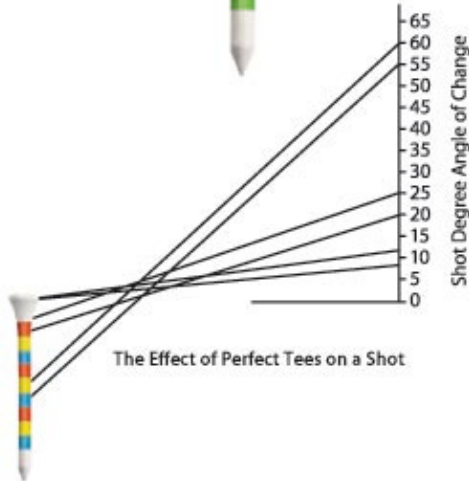

**Perfect Teez**

TEWO69PT150

- ▶ White Wood
- ▶ Markings for Tee depth
- ▶ 69mm High
- ▶ 50pc Pack

**Perfect Teez 2**

TEWO83PT250

- ▶ White Wood
- ▶ Markings for Tee depth
- ▶ 83mm High
- ▶ 50pc Pack

**Tiger Tee**